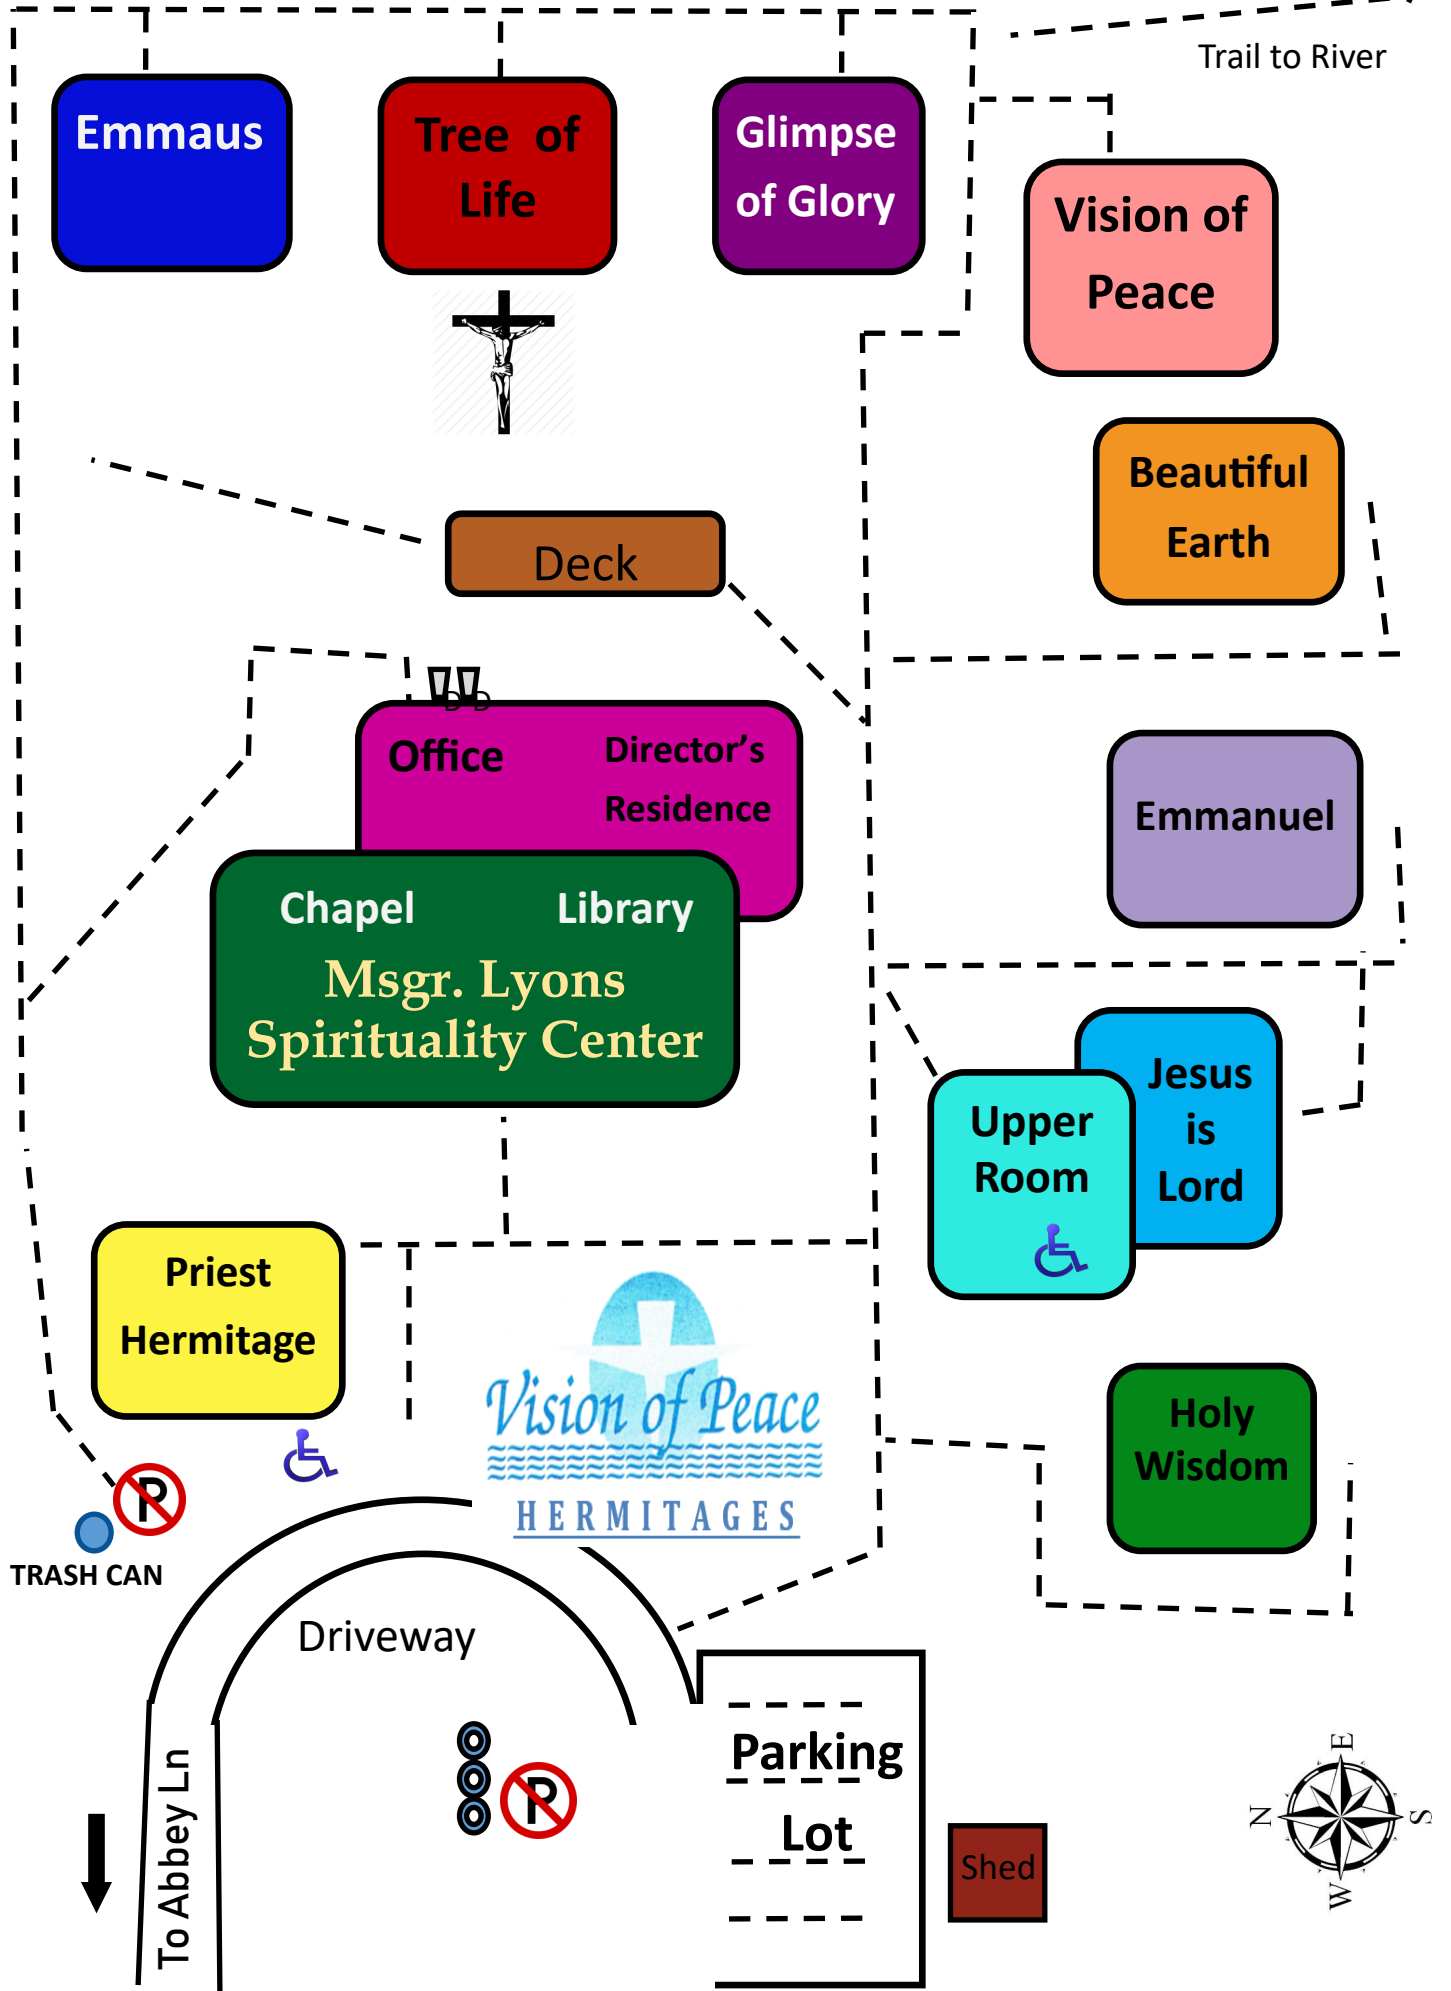

Mississippi River

Trail to River

Emmaus

Tree of Life

Glimpse of Glory

Vision of Peace

Deck

Beautiful Earth

Office Director's Residence

Emmanuel

Chapel Library
Msgr. Lyons Spirituality Center

Upper Room
Jesus is Lord

Priest Hermitage

Holy Wisdom

TRASH CAN

Driveway

Parking Lot

Shed

To Abbey Ln